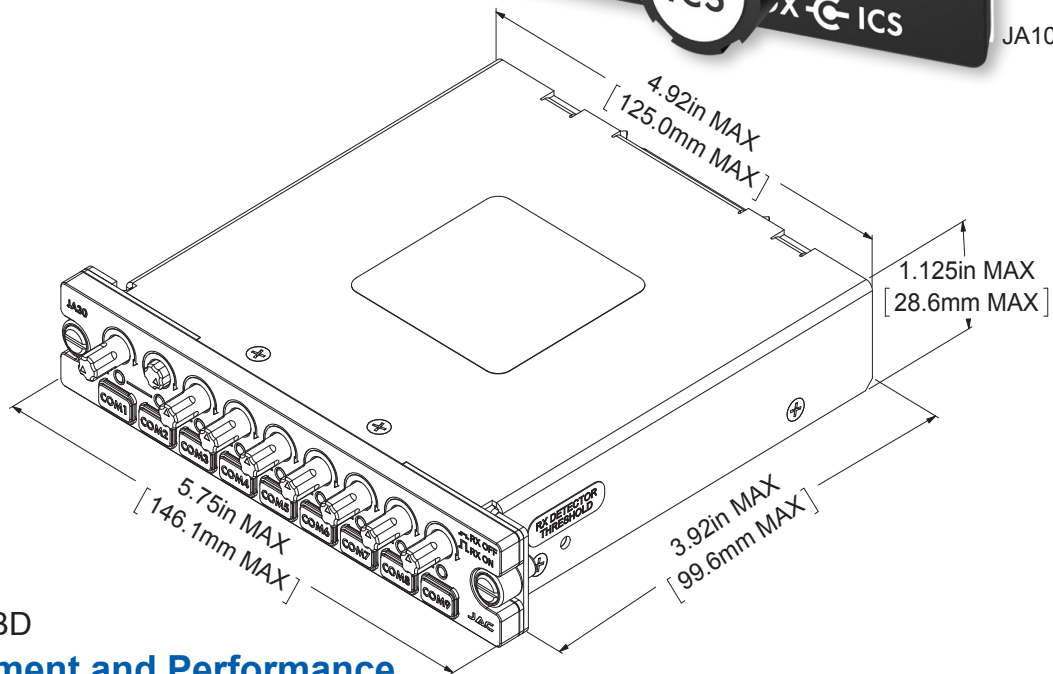

JA30-001 Volume Control Panel

Data Sheet

Description

The JA30-001 Volume Control panel provides individual volume control and on / off selection for up to nine audio channels. The volume knobs provide the push on / push off facility for each audio channel.

A passive emergency mode provides a direct connection between audio input and output for two channels.

Each channel has a receive signal detection indicator and all selected audio channels are summed to a composite output.

Features

- Compact, lightweight design
- Field replaceable front panel legends
- Legends dimmable from the 28 Volt lighting bus
- Normal and Emergency mode

JA30-001 Specifications

Installation

Weight: TBD